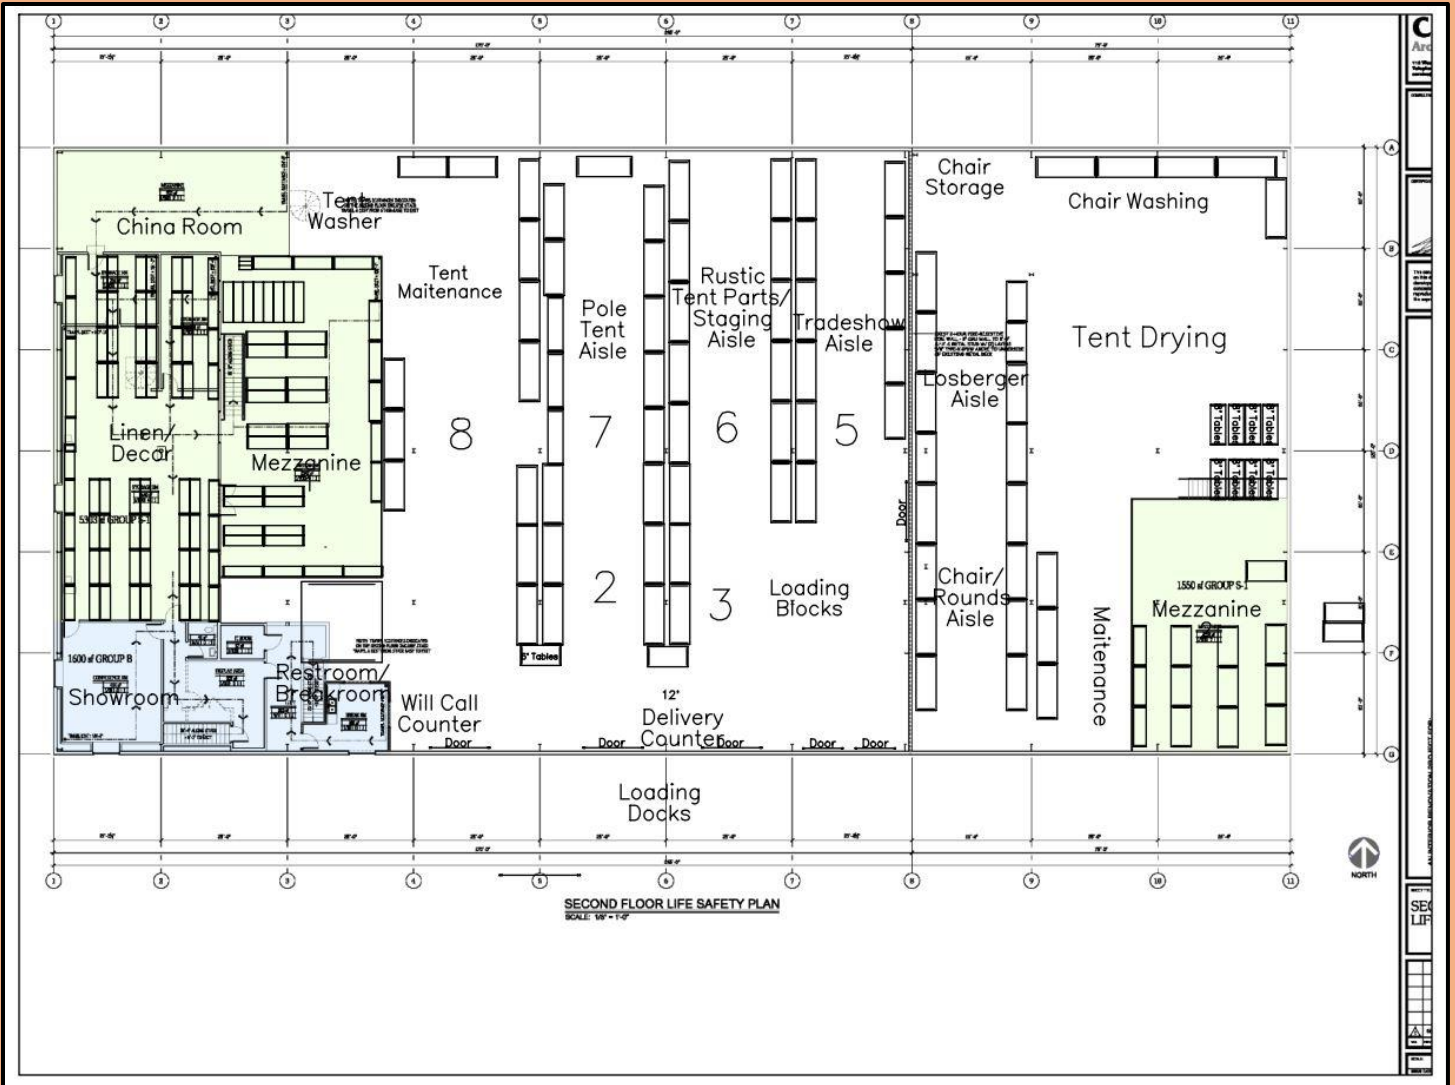

FACILITY INFORMATION

FORK TRUCK CHARGERS

Recharges batteries on fork trucks

GAS

Regular and Diesel gas is located out in the parking lot for work vehicles only. **Double check the type of gas needed before filling**

DOCK PLATE

Used to bridge the gap between the delivery truck deck and the dock.