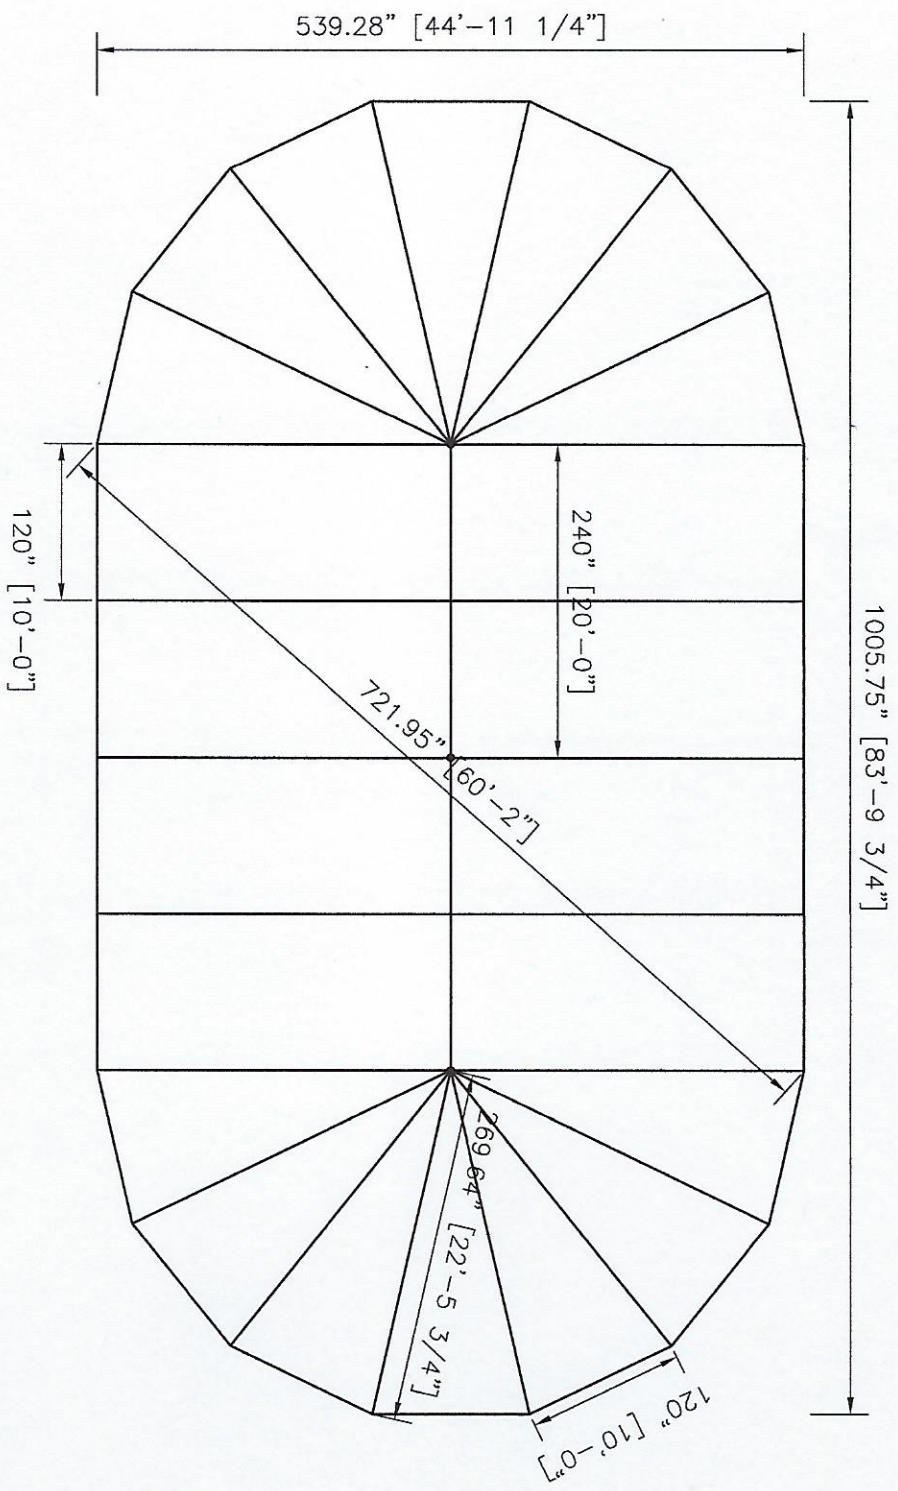

ITEM #

- QTY
- Alum Center Pole 3
 - Alum Side Pole 22
- Qty:

Fred's Standard
Stillwater 44x83

PROPRIETARY INFORMATION
THE DATA AND DETAILS SHOWN ON THIS PAGE ARE THE
SOLE PROPERTY OF FRED'S TENTS & CANOPIES. IT MAY
NOT BE USED, DISCLOSED, OR DUPLICATED IN ANY WAY.

FRED'S TENTS & CANOPIES
Stillwater, NY 12170

DRAWN BY:	MZ	APP. BY:	TV	APP. BY:	DATE:
					12-8-09

INSIDE VIEW
SHOP DWG