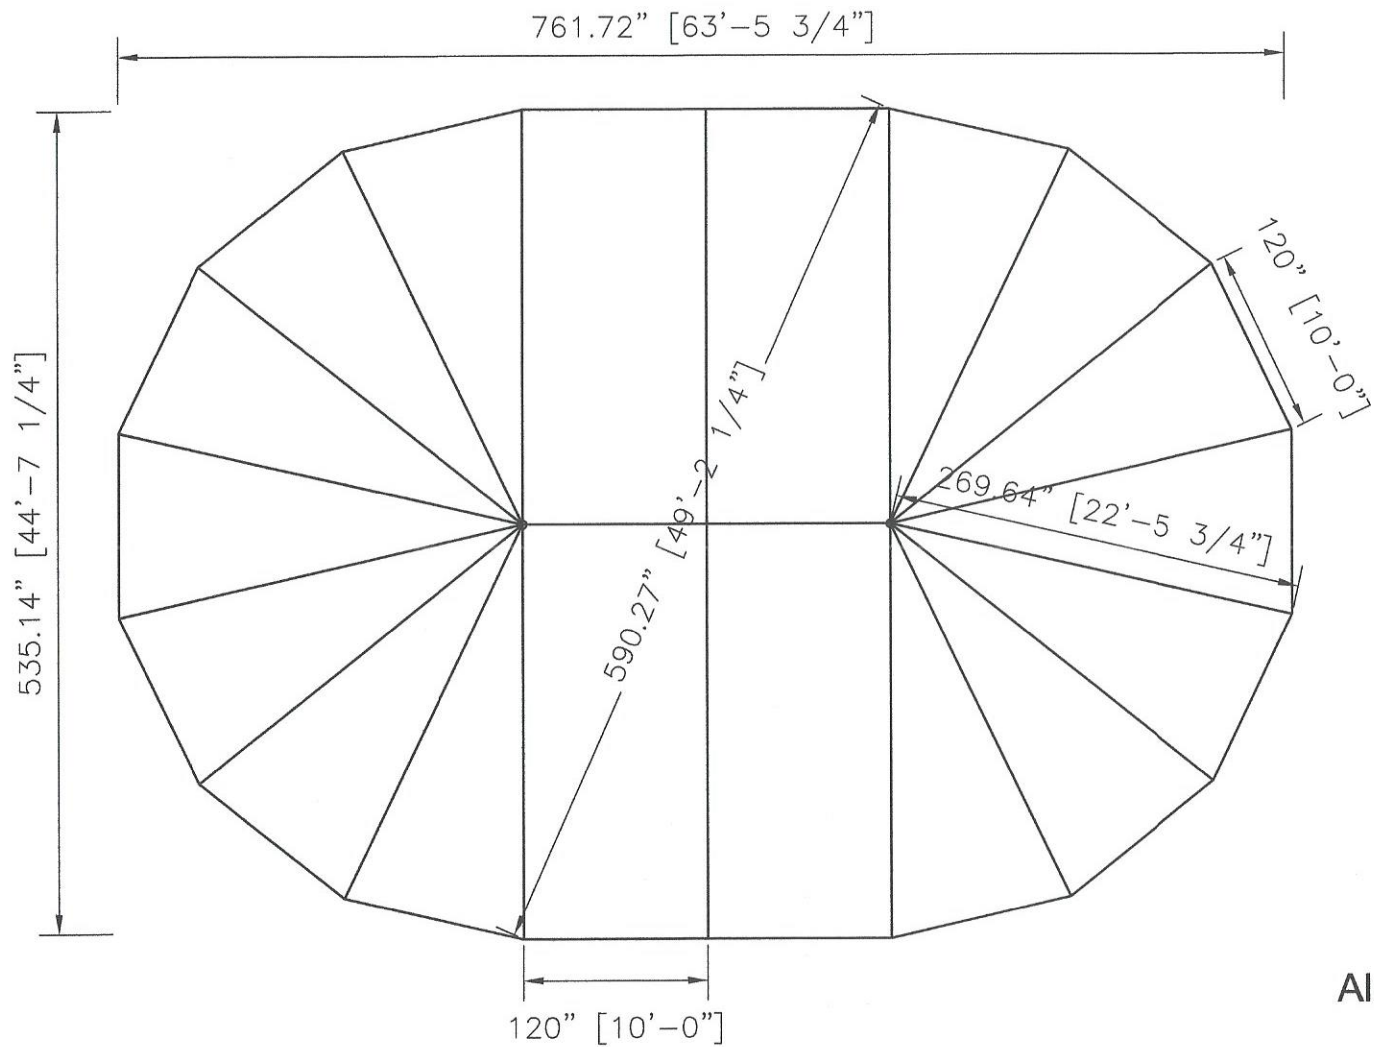

ITEM #

	QTY
Alum Center Pole	2
Alum Side Pole	18
Qty:	

**Fred's Standard
Stillwater 44x63**

PROPRIETARY INFORMATION
THE DATA AND DETAILS SHOWN ON THIS PAGE ARE THE SOLE PROPERTY OF FRED'S TENTS & CANOPIES. IT MAY NOT BE USED, DISCLOSED, OR DUPLICATED IN ANY WAY.