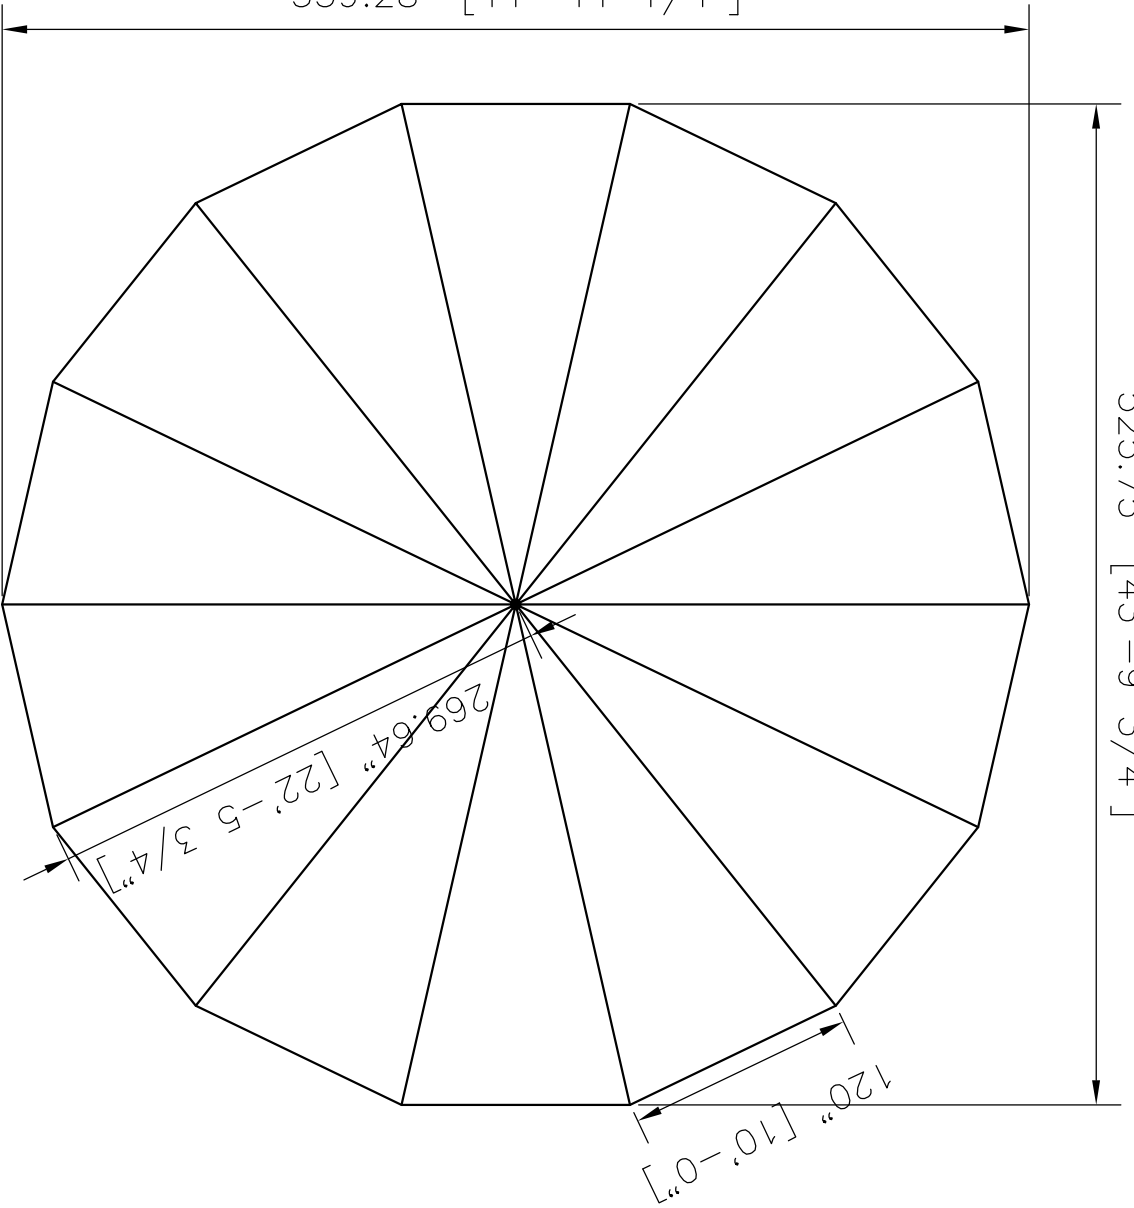

ITEM #

525.75" [43'-9 3/4"]

539.28" [44'-11 1/4"]

Fred's Standard  
44x43 Stillwater

PROPRIETARY INFORMATION  
THE DATA AND DETAILS SHOWN ON THIS PAGE ARE THE  
SOLE PROPERTY OF FRED'S TENTS & CANOPIES. IT MAY  
NOT BE USED, DISCLOSED, OR DUPLICATED IN ANY WAY.