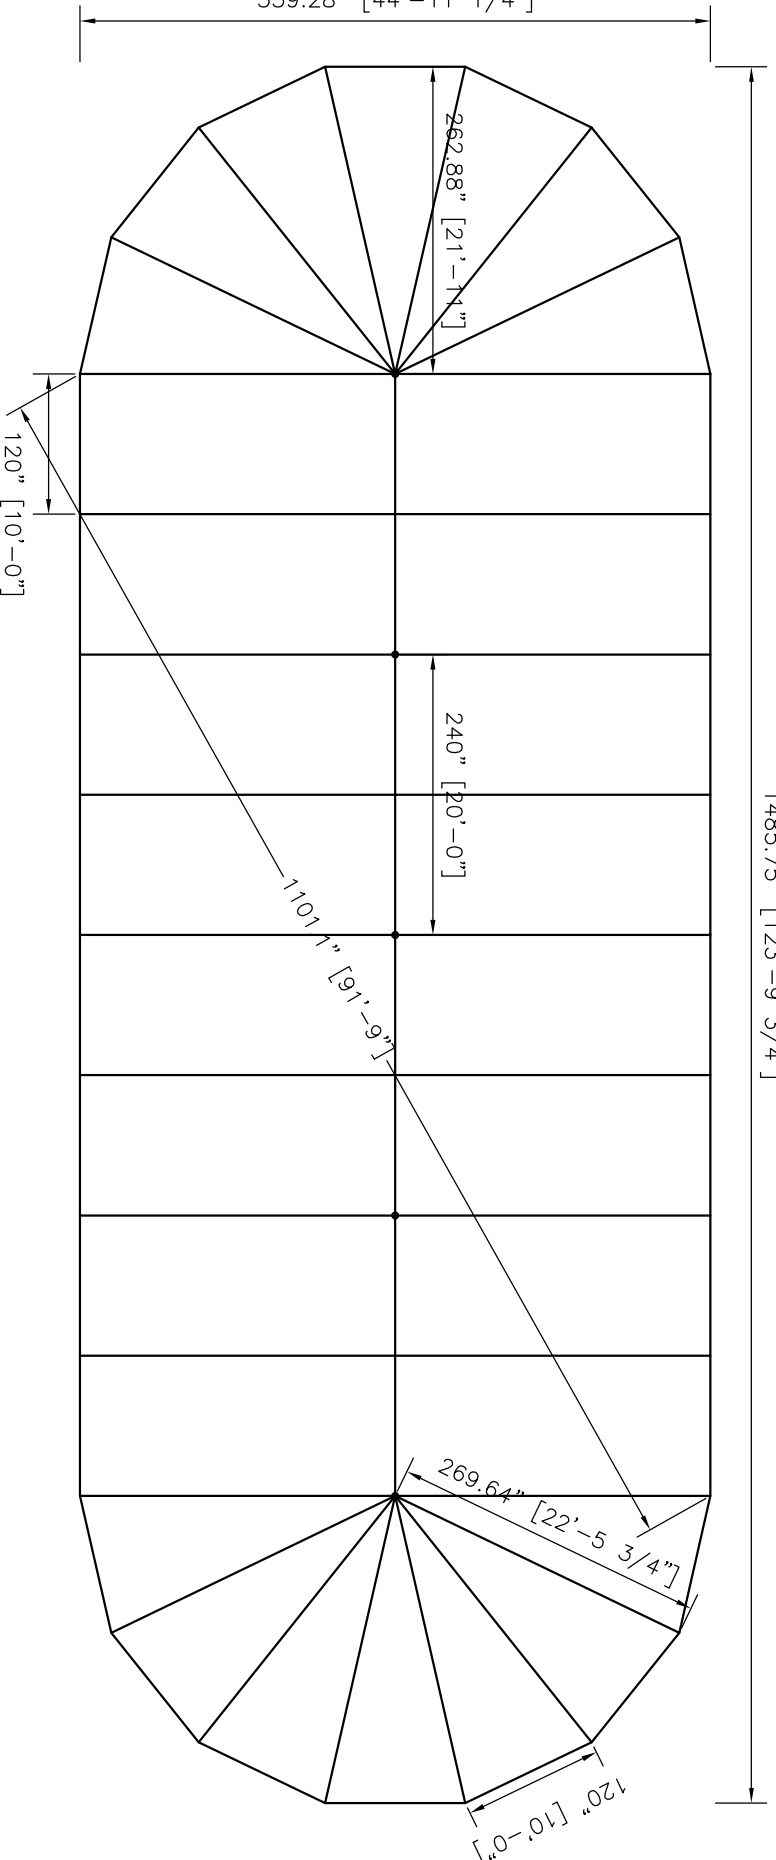

44x123

1485.75" [123'-9 3/4"]

539.28" [44'-11 1/4"]

262.88" [21'-11"]

240" [20'-0"]

1101.1" [91'-9"]

269.64" [22'-5 3/4"]

120" [10'-0"]

120" [10'-0"]

44x123 Sectional

Fred's Standard
Stillwater 44x Pole Tent

PROPRIETARY INFORMATION
THE DATA AND DETAILS SHOWN ON THIS PAGE ARE THE
SOLE PROPERTY OF FRED'S TENTS & CANOPIES. IT MAY
NOT BE USED, DISCLOSED, OR DUPLICATED IN ANY WAY.