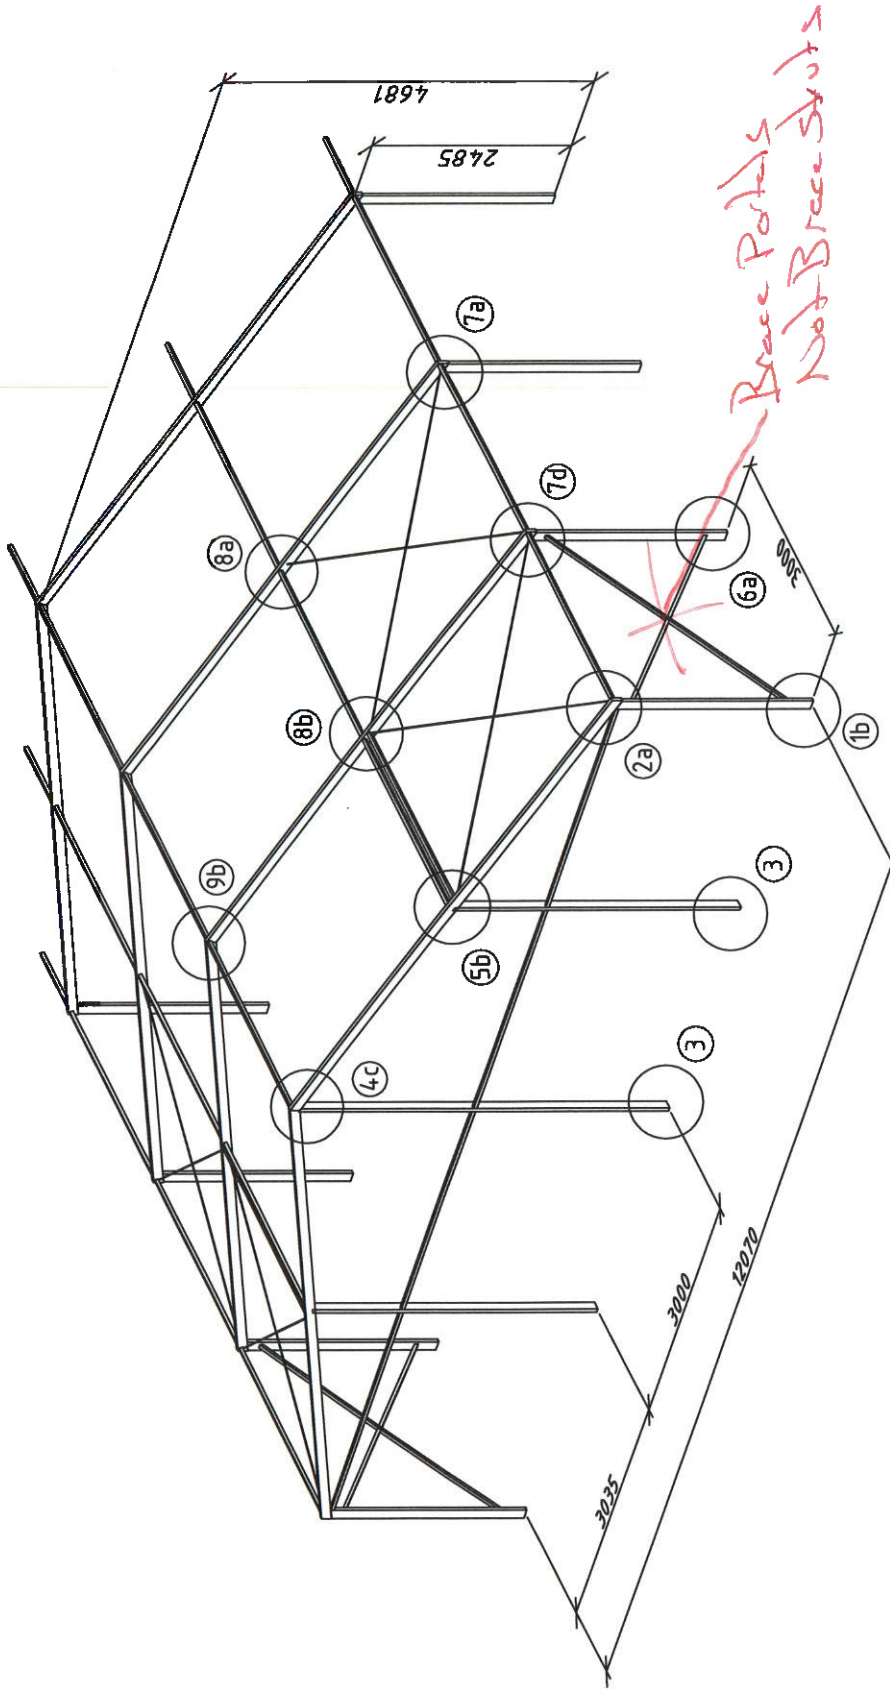

Party and exhibition tents system multiflex

Bolts =

6x70 Blue = Beam

6x90 Orange = Beam + 1

6x100 Pink = Beam + 2

Assembly guide

Skippy Bolts

10x160 = Red (Base Plate)

10x120 = Yellow (Gable Base Plate)

10x80 = Green (Gable Post)

10x130 = Purple (Brace Struts)

Type 6 to 15/250 P7

Losberger Intertent GmbH x Gottlieb-Daimler-Ring 14 x 74906 Bad Rappenau

Telefon (07066) 980-0 x Telefax 980-232

multiflex 12/... P7 Assembly guide, frame